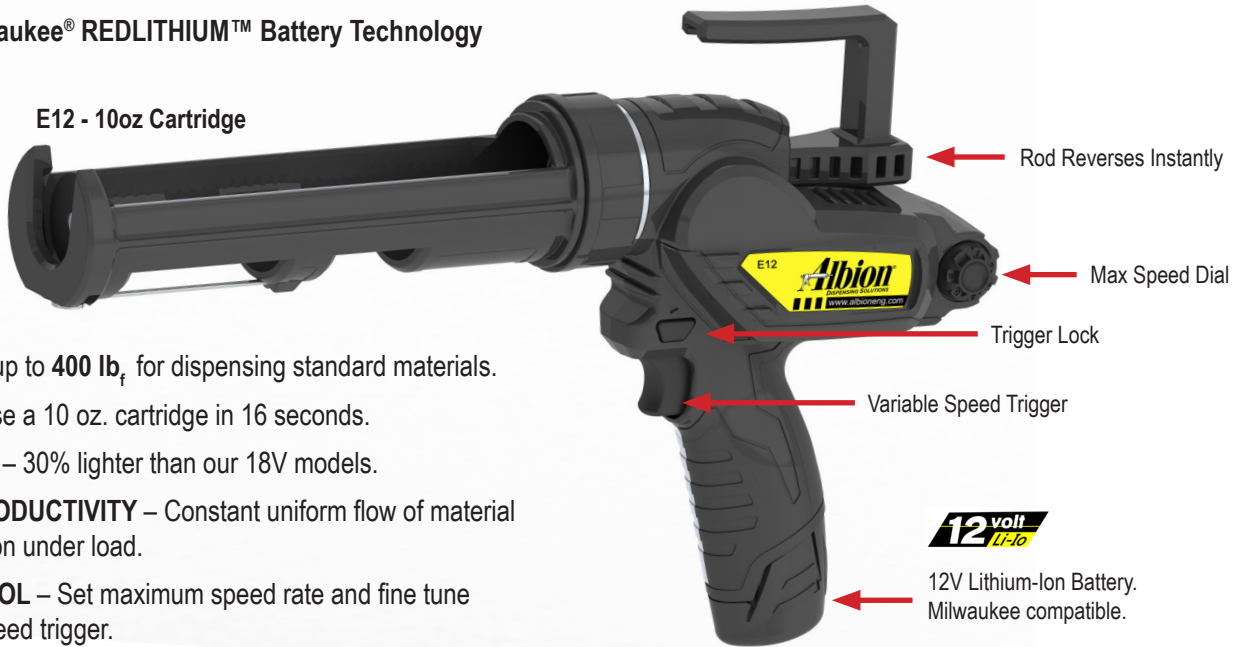

SAUSAGE & CARTRIDGE 12V CORDLESS GUNS

Bulletin 339C

The Best Just Keeps Gettin' Better!®

✓Bulk

✓Sausage

✓Cartridge

✓Multi-Component

✓Accessories

ENJOY THE CONVENIENCE OF CORDLESS BATTERY POWER WITH NO LOSS IN SPEED

Powered by Milwaukee® REDLITHIUM™ Battery Technology

E12 - 10oz Cartridge

- **POWERFUL** – up to 400 lb_f for dispensing standard materials.
- **FAST** – Dispense a 10 oz. cartridge in 16 seconds.
- **LIGHTWEIGHT** – 30% lighter than our 18V models.
- **INCREASE PRODUCTIVITY** – Constant uniform flow of material with no oscillation under load.
- **TOTAL CONTROL** – Set maximum speed rate and fine tune with variable speed trigger.
- **NO DRIP** – Rod reverses instantly when trigger is released.

E12Q - Quart Cartridge

E12S20 - 20oz Sausage

**High-Thrust 18V guns also available for cartridge, sausage, bulk and multi-component applications.*

ADDITIONAL FEATURES:

- Swivel barrel, ladder hook pull, and puncture wire (E12 only).
- Comfortable rubber overmolded handles.
- Milwaukee® REDLITHIUM™ battery compatibility improves power accessibility in the field.
- Includes 12V Lithium-Ion battery for fade-free power (1004-3) and fast 30-minute charger (1004-4).